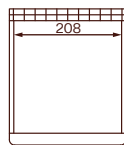

**HEIRLOOM
DIMENSIONS**

BED END HEIGHT 79cm
BED END HEIGHT DOONA FOOT 36cm

OVERALL HEIGHT 142cm

SUPER KING SIZE BED
225cm (W) 270cm (D)

KING SIZE BED
205cm (W) 270cm (D)

QUEEN SIZE BED
175cm (W) 270cm (D)

DOUBLE SIZE BED
160cm (W) 257cm (D)

KING SINGLE SIZE BED
130cm (W) 270cm (D)

SINGLE SIZE BED
114(W) 257cm (D)

**SUPER KING SIZE BED
(WITH DOONA FOOT)**
225cm (W) 254cm (D)

**KING SIZE BED
(WITH DOONA FOOT)**
205cm (W) 254cm (D)

**QUEEN SIZE BED
(WITH DOONA FOOT)**
175cm (W) 254cm (D)

**DOUBLE SIZE BED
(WITH DOONA FOOT)**
160cm (W) 241cm (D)

**KING SINGLE SIZE BED
(WITH DOONA FOOT)**
130cm (W) 254cm (D)

**SINGLE SIZE BED
(WITH DOONA FOOT)**
114cm (W) 241cm (D)

**BLANKET BOX
(FOR KING SIZE BED)**
150cm (W) 50cm (D) 55cm (H)

**BLANKET BOX
(FOR QUEEN SIZE BED)**
120cm (W) 50cm (D) 55cm (H)

TIMBER LEG 11cm (H)

Please note: Our products are handcrafted. Specifications shown in these line drawings are correct at the time of printing. Dimensions and specifications are subject to change and should be used as a general guide only.