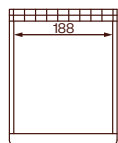

**HEIRLOOM
DIMENSIONS**

BED END HEIGHT 79cm
BED END HEIGHT DOONA FOOT 36cm

OVERALL HEIGHT 142cm

SUPER KING SIZE BED
225cm (W) 270cm (D)

KING SIZE BED
205cm (W) 270cm (D)

QUEEN SIZE BED
175cm (W) 270cm (D)

DOUBLE SIZE BED
160cm (W) 257cm (D)

KING SINGLE SIZE BED
130cm (W) 270cm (D)

SINGLE SIZE BED
114(W) 257cm (D)

**SUPER KING SIZE BED
(WITH DOONA FOOT)**
225cm (W) 254cm (D)

**KING SIZE BED
(WITH DOONA FOOT)**
205cm (W) 254cm (D)

**QUEEN SIZE BED
(WITH DOONA FOOT)**
175cm (W) 254cm (D)

**DOUBLE SIZE BED
(WITH DOONA FOOT)**
160cm (W) 241cm (D)

**KING SINGLE SIZE BED
(WITH DOONA FOOT)**
130cm (W) 254cm (D)

**SINGLE SIZE BED
(WITH DOONA FOOT)**
114cm (W) 241cm (D)

**BLANKET BOX
(FOR KING SIZE BED)**
150cm (W) 50cm (D) 55cm (H)

**BLANKET BOX
(FOR QUEEN SIZE BED)**
120cm (W) 50cm (D) 55cm (H)

TIMBER LEG 11cm (H)

Please note: Our products are handcrafted. Specifications shown in these line drawings are correct at the time of printing. Dimensions and specifications are subject to change and should be used as a general guide only.