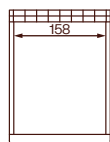

**HEIRLOOM
DIMENSIONS**

BED END HEIGHT 79cm
BED END HEIGHT DOONA FOOT 36cm

OVERALL HEIGHT 142cm

SUPER KING SIZE BED
225cm (W) 270cm (D)

KING SIZE BED
205cm (W) 270cm (D)

QUEEN SIZE BED
175cm (W) 270cm (D)

DOUBLE SIZE BED
160cm (W) 257cm (D)

KING SINGLE SIZE BED
130cm (W) 270cm (D)

SINGLE SIZE BED
114(W) 257cm (D)

**SUPER KING SIZE BED
(WITH DOONA FOOT)**
225cm (W) 254cm (D)

**KING SIZE BED
(WITH DOONA FOOT)**
205cm (W) 254cm (D)

**QUEEN SIZE BED
(WITH DOONA FOOT)**
175cm (W) 254cm (D)

**DOUBLE SIZE BED
(WITH DOONA FOOT)**
160cm (W) 241cm (D)

**KING SINGLE SIZE BED
(WITH DOONA FOOT)**
130cm (W) 254cm (D)

**SINGLE SIZE BED
(WITH DOONA FOOT)**
114cm (W) 241cm (D)

**BLANKET BOX
(FOR KING SIZE BED)**
150cm (W) 50cm (D) 55cm (H)

**BLANKET BOX
(FOR QUEEN SIZE BED)**
120cm (W) 50cm (D) 55cm (H)

TIMBER LEG 11cm (H)

Please note: Our products are handcrafted. Specifications shown in these line drawings are correct at the time of printing. Dimensions and specifications are subject to change and should be used as a general guide only.