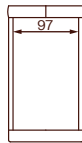

MORE FUNCTIONALITY

Available with slats, power lift storage and gas lift storage.

The dimension is same for all functions.

LORENZO
DIMENSIONS

BED END HEIGHT
OVERALL HEIGHT

37cm
135cm

SUPER KING SIZE BED
223cm (W) 254cm (D)

KING SIZE BED
203cm (W) 254cm (D)

QUEEN SIZE BED
173cm (W) 254cm (D)

DOUBLE SIZE BED
158cm (W) 241cm (D)

KING SINGLE SIZE BED
128cm (W) 254cm (D)

SINGLE SIZE BED
112(W) 241cm (D)

**BLANKET BOX
(FOR KING SIZE BED)**
150cm (W) 50cm (D) 55cm (H)

**BLANKET BOX
(FOR QUEEN SIZE BED)**
120cm (W) 50cm (D) 55cm (H)

TIMBER LEG 4cm (H)

Please note: Our products are handcrafted. Specifications shown in these line drawings are correct at the time of printing. Dimensions and specifications are subject to change and should be used as a general guide only.