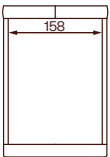

MORE FUNCTIONALITY

Available with slats, power lift storage and gas lift storage.

The dimension is same for all functions.

LORENZO
DIMENSIONS

BED END HEIGHT
OVERALL HEIGHT

37cm
135cm

SUPER KING SIZE BED
223cm (W) 254cm (D)

KING SIZE BED
203cm (W) 254cm (D)

QUEEN SIZE BED
173cm (W) 254cm (D)

DOUBLE SIZE BED
158cm (W) 241cm (D)

KING SINGLE SIZE BED
128cm (W) 254cm (D)

SINGLE SIZE BED
112(W) 241cm (D)

**BLANKET BOX
(FOR KING SIZE BED)**
150cm (W) 50cm (D) 55cm (H)

**BLANKET BOX
(FOR QUEEN SIZE BED)**
120cm (W) 50cm (D) 55cm (H)

TIMBER LEG 4cm (H)

Please note: Our products are handcrafted. Specifications shown in these line drawings are correct at the time of printing. Dimensions and specifications are subject to change and should be used as a general guide only.