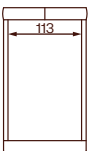

MORE FUNCTIONALITY

Available with slats, power lift storage and gas lift storage.

The dimension is same for all functions.

LORENZO
DIMENSIONS

BED END HEIGHT
OVERALL HEIGHT

37cm
135cm

SUPER KING SIZE BED
223cm (W) 254cm (D)

KING SIZE BED
203cm (W) 254cm (D)

QUEEN SIZE BED
173cm (W) 254cm (D)

DOUBLE SIZE BED
158cm (W) 241cm (D)

KING SINGLE SIZE BED
128cm (W) 254cm (D)

SINGLE SIZE BED
112(W) 241cm (D)

**BLANKET BOX
(FOR KING SIZE BED)**
150cm (W) 50cm (D) 55cm (H)

**BLANKET BOX
(FOR QUEEN SIZE BED)**
120cm (W) 50cm (D) 55cm (H)

TIMBER LEG 4cm (H)

Please note: Our products are handcrafted. Specifications shown in these line drawings are correct at the time of printing. Dimensions and specifications are subject to change and should be used as a general guide only.