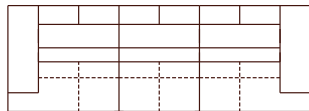

ALCHEMY
DIMENSIONS

OVERALL HEIGHT 90cm
SEAT HEIGHT 46cm

OVERALL DEPTH 110cm
SEAT DEPTH 60cm

**OVERALL DEPTH AFTER EXTENSION 146cm
**SEAT DEPTH AFTER EXTENSION 101cm

ARMCHAIR 143cm (W)

1.5 SEATER 153cm (W)

2 SEATER 218cm (W)

2.5 SEATER 238cm (W)

3 SEATER 293cm (W)

3.5 SEATER 323cm (W)

1.5S (1ARM&LHF) 119cm (W)

2S (1ARM&LHF) 184cm (W)

2.5S (1ARM&LHF) 204cm (W)

3S (1ARM&LHF) 259cm (W)

3.5S (1ARM&LHF) 289cm (W)