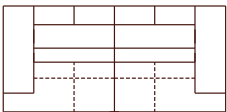

ALCHEMY
DIMENSIONS

OVERALL HEIGHT 90cm
SEAT HEIGHT 46cm

OVERALL DEPTH 110cm
SEAT DEPTH 60cm

**OVERALL DEPTH AFTER EXTENSION 146cm
**SEAT DEPTH AFTER EXTENSION 101cm

ARMCHAIR 143cm (W)

1.5 SEATER 153cm (W)

2 SEATER 218cm (W)

2.5 SEATER 238cm (W)

3 SEATER 293cm (W)

3.5 SEATER 323cm (W)

1.5S (1ARM&LHF) 119cm (W)

2S (1ARM&LHF) 184cm (W)

2.5S (1ARM&LHF) 204cm (W)

3S (1ARM&LHF) 259cm (W)

3.5S (1ARM&LHF) 289cm (W)