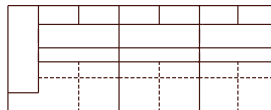

ALCHEMY
DIMENSIONS

OVERALL HEIGHT 90cm
SEAT HEIGHT 46cm

OVERALL DEPTH 110cm
SEAT DEPTH 60cm

**OVERALL DEPTH AFTER EXTENSION 146cm
**SEAT DEPTH AFTER EXTENSION 101cm

ARMCHAIR 143cm (W)

1.5 SEATER 153cm (W)

2 SEATER 218cm (W)

2.5 SEATER 238cm (W)

3 SEATER 293cm (W)

3.5 SEATER 323cm (W)

1.5S (1ARM&LHF) 119cm (W)

2S (1ARM&LHF) 184cm (W)

2.5S (1ARM&LHF) 204cm (W)

3S (1ARM&LHF) 259cm (W)

3.5S (1ARM&LHF) 289cm (W)

CHAISE (LHF) 114cm (W) 236cm (D)

CORNER 124cm (W) 124cm (D)

OTTOMAN 114cm (W) 114cm (D)

METAL LEG 15cm (H)

All pieces with 1 arm are available either LHF or RHF.

Special "Adjustable Back for Seat Depth Extension" function is on all combinations EXCEPT for the Chaise corner back.