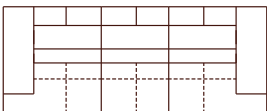

ALCHEMY
DIMENSIONS

OVERALL HEIGHT 90cm
SEAT HEIGHT 46cm

OVERALL DEPTH 110cm
SEAT DEPTH 60cm

**OVERALL DEPTH AFTER EXTENSION 146cm
**SEAT DEPTH AFTER EXTENSION 101cm

ARMCHAIR 143cm (W)

1.5 SEATER 153cm (W)

2 SEATER 218cm (W)

2.5 SEATER 238cm (W)

3 SEATER 293cm (W)

3.5 SEATER 323cm (W)

1.5S (1ARM&LHF) 119cm (W)

2S (1ARM&LHF) 184cm (W)

2.5S (1ARM&LHF) 204cm (W)

3S (1ARM&LHF) 259cm (W)

3.5S (1ARM&LHF) 289cm (W)