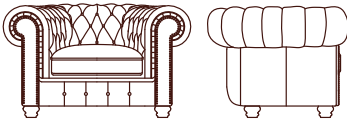

INJECTION-MOULDED SEAT FOAM

A superior foam for consistent comfort.

PREMIUM QUALITY
PREMIUM EXPERIENCE

25 YEAR STRUCTURAL
WARRANTY

PROUDLY AUSTRALIAN
OWNED BRAND

lineadomo.com.au

Feelux™

ROMSEY
DIMENSIONS

OVERALL HEIGHT 83cm
SEAT HEIGHT 53cm

OVERALL DEPTH 105cm
SEAT DEPTH 66cm

1 SEATER 140cm (W)

2 SEATER 205cm (W)

2.5 SEATER 221cm (W)

3 SEATER 252cm (W)

WING CHAIR 96cm (W) 90cm (D) 115cm (H)

OTTOMAN 100cm (W) 85cm (D) 51cm (H)