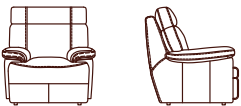

#### INJECTION-MOULDED SEAT FOAM

A superior foam for consistent comfort.

Feelux™

ZHIVA  
DIMENSIONS

OVERALL HEIGHT 103cm  
SEAT HEIGHT 59cm

OVERALL DEPTH 108cm  
SEAT DEPTH 56cm

EHR 105cm (W)

DUAL MOTOR LIFT CHAIR  
105cm (W)

1.5 EHR 125cm (W)

2 (EHREHR) 168cm (W)

2.5 (EHREHR) 208cm (W)

3 (EHREHR) 230cm (W)

ARMCHAIR 105cm (W)

1.5 SEATER 125cm (W)

2 SEATER 168cm (W)

2.5 SEATER 208cm (W)