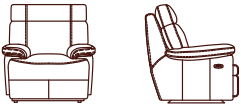

#### INJECTION-MOULDED SEAT FOAM

A superior foam for consistent comfort.

Feelux™

ZHIVA  
DIMENSIONS

OVERALL HEIGHT 103cm  
SEAT HEIGHT 59cm

OVERALL DEPTH 108cm  
SEAT DEPTH 56cm

EHR 105cm (W)

DUAL MOTOR LIFT CHAIR  
105cm (W)

1.5 EHR 125cm (W)

2 (EHREHR) 168cm (W)

2.5 (EHREHR) 208cm (W)

3 (EHREHR) 230cm (W)

ARMCHAIR 105cm (W)

1.5 SEATER 125cm (W)

2 SEATER 168cm (W)

2.5 SEATER 208cm (W)