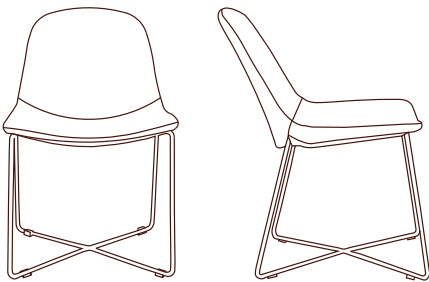

---

PROUDLY AUSTRALIAN  
OWNED BRAND

---

ALPHA  
DIMENSIONS

OVERALL HEIGHT 82cm  
SEAT HEIGHT 46cm

OVERALL DEPTH 65cm  
SEAT DEPTH 42cm

DINING CHAIR 54cm (W)

METAL COLOUR  
CHOICES