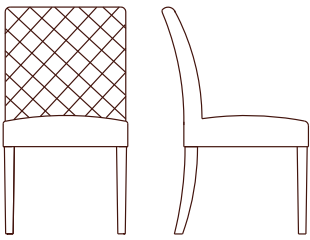

**PROUDLY AUSTRALIAN
OWNED BRAND**

FLETCHER
DIMENSIONS

OVERALL HEIGHT 98cm
SEAT HEIGHT 52cm

OVERALL DEPTH 63cm
SEAT DEPTH 44cm

DINING CHAIR 53cm (W)

TIMBER COLOUR CHOICES

Black

Clear