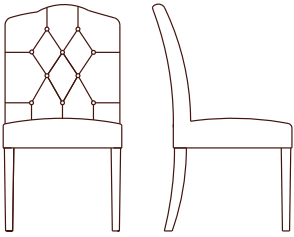

Available in 100% top grain leather in over 70 colours, together with a wide range of options from Linea Domo Select fabric range, as well as from local suppliers.

SOLID TIMBER STRUCTURE

The chair structure itself is crafted from reliably FSC sourced solid Beech timber for the seat frame and solid Oak timber for the legs. This ensures that every chair provides durability, stability, and warmth. Comes in a range of timber stains to choose from.

Hi-DENSITY FOAM SEATS AND BACKS

Our superior long lasting seating comfort is achieved by using Hi-density Foam for the backs and the seats.

PREMIUM QUALITY
PREMIUM EXPERIENCE

3 YEAR STRUCTURAL
WARRANTY

PROUDLY AUSTRALIAN
OWNED BRAND

FULHAM
DIMENSIONS

OVERALL HEIGHT 102cm
SEAT HEIGHT 52cm

OVERALL DEPTH 64cm
SEAT DEPTH 42cm

DINING CHAIR 52cm (W)

TIMBER COLOUR CHOICES

Black

Clear

Wheat