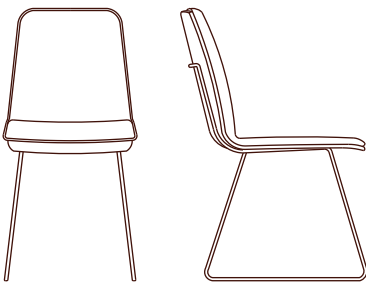

PREMIUM QUALITY
PREMIUM EXPERIENCE

3 YEAR STRUCTURAL
WARRANTY

PROUDLY AUSTRALIAN
OWNED BRAND

HAVIKA
DIMENSIONS

OVERALL HEIGHT 88cm
SEAT HEIGHT 49cm

OVERALL DEPTH 63cm
SEAT DEPTH 44cm

DINING CHAIR 50cm (W)

METAL COLOUR
CHOICES