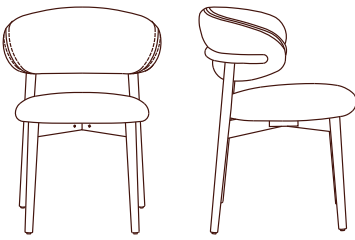

SOLID TIMBER STRUCTURE

The chair structure itself is crafted from reliably FSC sourced solid Beech timber for the seat frame and solid Oak timber for the legs. This ensures that every chair provides durability, stability, and warmth. Comes in a range of timber stains to choose from.

**3 YEAR STRUCTURAL
WARRANTY**

**PROUDLY AUSTRALIAN
OWNED BRAND**

JONAS
DIMENSIONS

OVERALL HEIGHT 81cm
SEAT HEIGHT 52cm

OVERALL DEPTH 59cm
SEAT DEPTH 47cm

DINING CHAIR 60cm (W)

TIMBER COLOUR CHOICES

Black