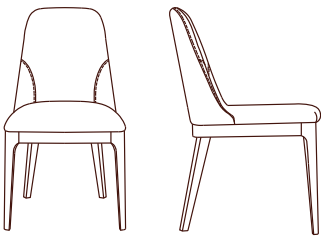

SOLID TIMBER STRUCTURE

The chair structure itself is crafted from reliably FSC sourced solid Beech timber for the seat frame and solid Oak timber for the legs. This ensures that every chair provides durability, stability, and warmth. Comes in a range of timber stains to choose from.

**3 YEAR STRUCTURAL
WARRANTY**

**PROUDLY AUSTRALIAN
OWNED BRAND**

LORO
DIMENSIONS

OVERALL HEIGHT 90cm
SEAT HEIGHT 50cm

OVERALL DEPTH 58cm
SEAT DEPTH 48cm

DINING CHAIR 50cm (W)

TIMBER COLOUR CHOICES

Black