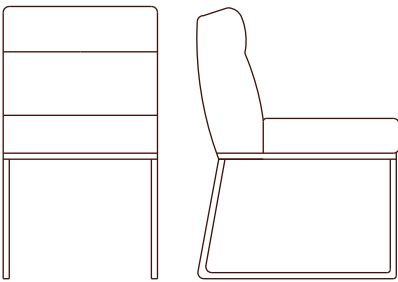

MAX

Refined Elegance.

Max represents sleek simplicity meets refined elegance. With clean lines and a streamlined design, this chair effortlessly complements any contemporary dining space.

CUSTOM MADE FOR YOU

**PROUDLY AUSTRALIAN
OWNED BRAND**

MAX
DIMENSIONS

OVERALL HEIGHT 90cm
SEAT HEIGHT 54cm

OVERALL DEPTH 67cm
SEAT DEPTH 45cm

DINING CHAIR 51cm (W)

METAL COLOUR
CHOICES

Black

Gold